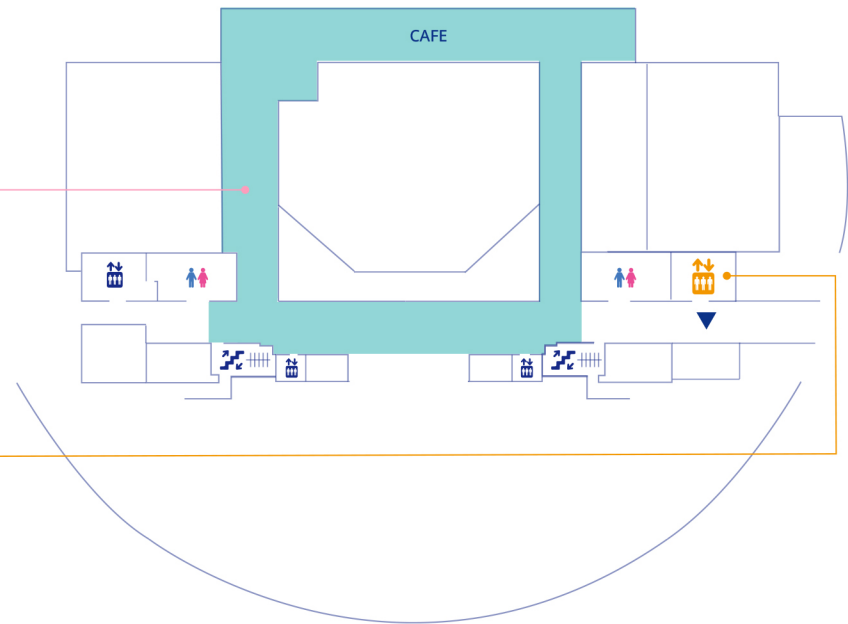

1F

- Cooking Contest (Sep. 5)
- Welcome Party (Sep.5)
- Tour of NTSEC meeting point (Sep. 7)
- Post-Conference tour meeting point (Sep. 8)

ASPAC Elevator

8F

- Market Place (Sep. 5-7)
- Tea Break (Sep. 5-7)

ASPAC Elevator

2F

- Lunch (Sep. 4-7)

ASPAC Elevator

9F

- Opening Ceremony (Sep. 5)
- Keynote Speech 1 (Sep. 5)
- Group Photo (Sep. 5)
- Parallel Session 1A & 1F (Sep. 5)
- Keynote Speech 2 (Sep. 6)
- Parallel Session 2A & 2G (Sep. 6)
- Parallel Session 3C & 3G (Sep. 6)
- Closing Ceremony (Sep. 7)
- ASPAC Awards (Sep. 7)

- Poster Session (Sep. 6)

- Pre-conference Workshop 2 (Sep. 4)
- Parallel Session 1D & 1H (Sep. 5)
- Parallel Session 2D & 2H (Sep. 6)
- Parallel Session 3D & 3G (Sep. 7)

- Parallel Session 1C & 1G (Sep. 5)
- Parallel Session 2C & 2F (Sep. 6)
- Parallel Session 3B & 3F (Sep. 7)

- Pre-conference Workshop 4 (Sep. 4)

- ASPAC EC Meeting (Sep. 4)

ASPAC Elevator

- Stair
- Restroom
- Elevator F.G for ASPAC
- Elevator

5F

- Pre-conference Workshop 3 (Sep. 4)
- Welcome Reception (Sep. 4)

- Networking Night (Sep. 6)