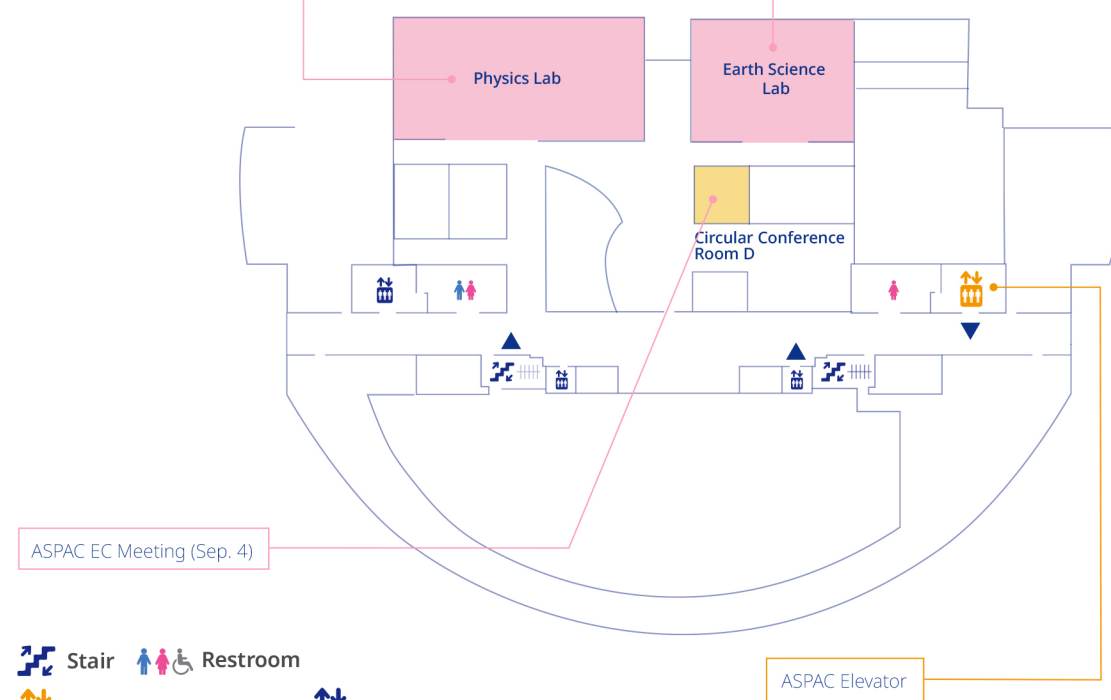

- Poster Session (Sep. 6)

- Pre-conference Workshop 2 (Sep. 4)
- Parallel Session 1D & 1H (Sep. 5)
- Parallel Session 2D & 2H (Sep. 6)
- Parallel Session 3D & 3G (Sep. 7)

- Parallel Session 1C & 1G (Sep. 5)
- Parallel Session 2C & 2F (Sep. 6)
- Parallel Session 3B & 3F (Sep. 7)

- CEO Forum (Sep. 4)
- Parallel Session 1B & 1E (Sep. 5)
- Traveling Exhibition Session (Sep. 6)
- Parallel Session 2B & 2E (Sep. 6)
- Parallel Session 3A & 3E (Sep. 7)

ASPAC Elevator

B1F

- Pre-conference Workshop 1 (Sep. 4)

- Pre-conference Workshop 4 (Sep. 4)

- ASPAC EC Meeting (Sep. 4)

ASPAC Elevator

- Stair
- Restroom
- Elevator F.G for ASPAC
- Elevator

5F

- Pre-conference Workshop 3 (Sep. 4)
- Welcome Reception (Sep. 4)

- Networking Night (Sep. 6)