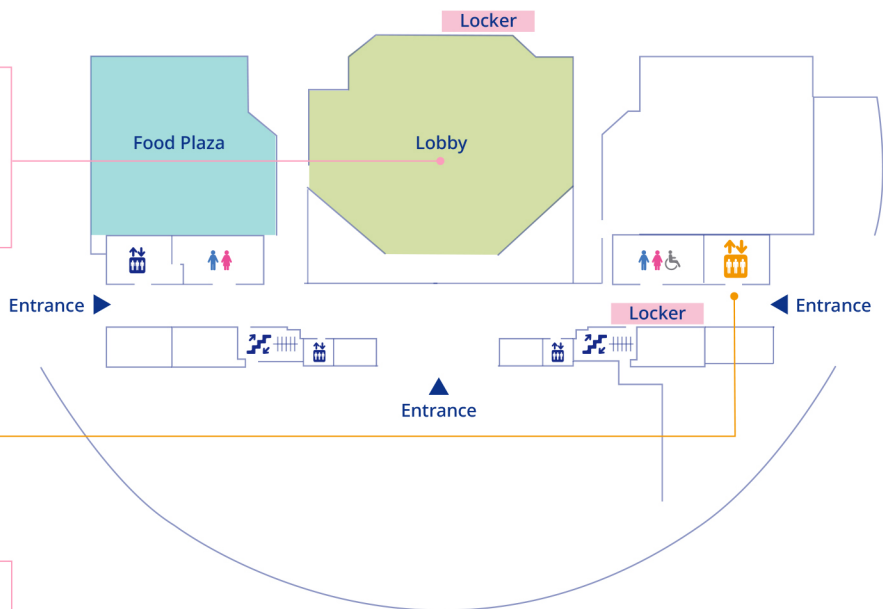

1F

- Cooking Contest (Sep. 5)
- Welcome Party (Sep.5)
- Tour of NTSEC meeting point (Sep. 7)
- Post-Conference tour meeting point (Sep. 8)

ASPAC Elevator

8F

- Market Place (Sep. 5-7)
- Tea Break (Sep. 5-7)

ASPAC Elevator

2F

- Lunch (Sep. 4-7)

ASPAC Elevator

9F

- Opening Ceremony (Sep. 5)
- Keynote Speech 1 (Sep. 5)
- Group Photo (Sep. 5)
- Parallel Session 1A & 1F (Sep. 5)
- Keynote Speech 2 (Sep. 6)
- Parallel Session 2A & 2G (Sep. 6)
- Parallel Session 3C & 3G (Sep. 6)
- Closing Ceremony (Sep. 7)
- ASPAC Awards (Sep. 7)

- CEO Forum (Sep. 4)
- Parallel Session 1B & 1E (Sep. 5)
- Traveling Exhibition Session (Sep. 6)
- Parallel Session 2B & 2E (Sep. 6)
- Parallel Session 3A & 3E (Sep. 7)

ASPAC Elevator

B1F

- Pre-conference Workshop 1 (Sep. 4)

- Pre-conference Workshop 4 (Sep. 4)

- ASPAC EC Meeting (Sep. 4)

ASPAC Elevator

- Stair
- Restroom
- Elevator F.G for ASPAC
- Elevator

5F

- Pre-conference Workshop 3 (Sep. 4)
- Welcome Reception (Sep. 4)

- Networking Night (Sep. 6)