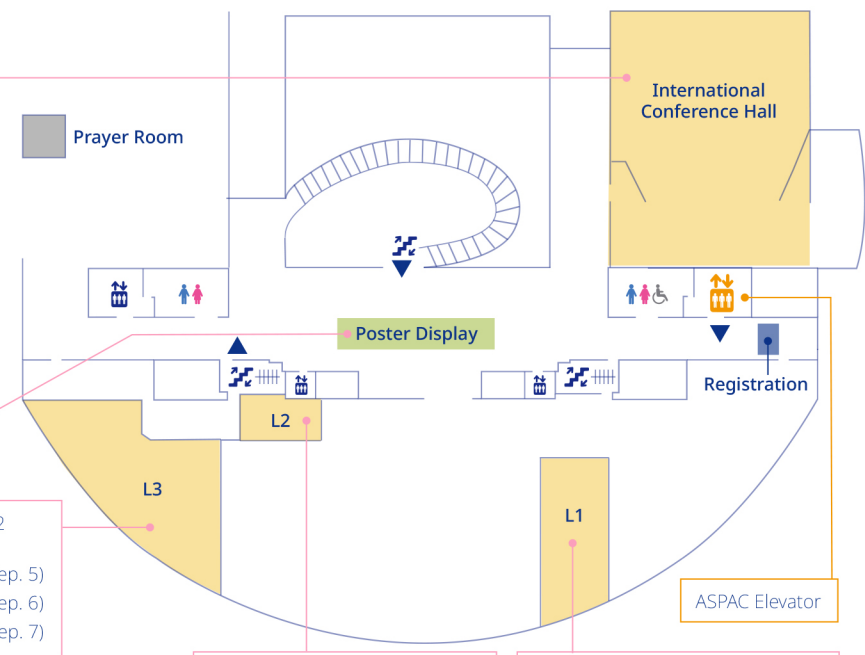

ASPAC Elevator

2F

- Lunch (Sep. 4-7)

ASPAC Elevator

9F

- Opening Ceremony (Sep. 5)
- Keynote Speech 1 (Sep. 5)
- Group Photo (Sep. 5)
- Parallel Session 1A & 1F (Sep. 5)
- Keynote Speech 2 (Sep. 6)
- Parallel Session 2A & 2G (Sep. 6)
- Parallel Session 3C & 3G (Sep. 6)
- Closing Ceremony (Sep. 7)
- ASPAC Awards (Sep. 7)

- Poster Session (Sep. 6)

- Pre-conference Workshop 2 (Sep. 4)
- Parallel Session 1D & 1H (Sep. 5)
- Parallel Session 2D & 2H (Sep. 6)
- Parallel Session 3D & 3G (Sep. 7)

- Parallel Session 1C & 1G (Sep. 5)
- Parallel Session 2C & 2F (Sep. 6)
- Parallel Session 3B & 3F (Sep. 7)

- CEO Forum (Sep. 4)
- Parallel Session 1B & 1E (Sep. 5)
- Traveling Exhibition Session (Sep. 6)
- Parallel Session 2B & 2E (Sep. 6)
- Parallel Session 3A & 3E (Sep. 7)

ASPAC Elevator

B1F

- Pre-conference Workshop 1 (Sep. 4)

- Pre-conference Workshop 4 (Sep. 4)

- ASPAC EC Meeting (Sep. 4)

ASPAC Elevator

- Stair
- Restroom
- Elevator F.G for ASPAC
- Elevator

5F

- Pre-conference Workshop 3 (Sep. 4)
- Welcome Reception (Sep. 4)

- Networking Night (Sep. 6)