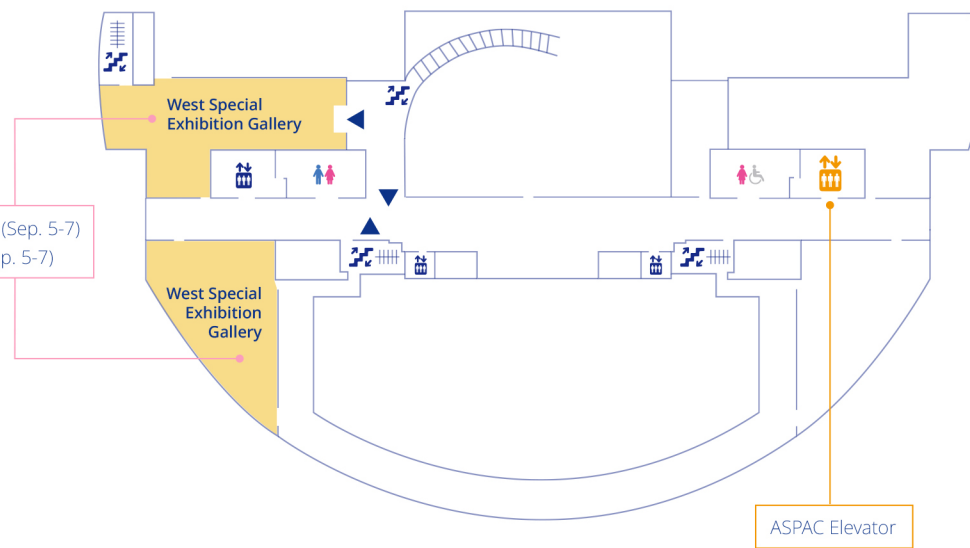

1F

- Cooking Contest (Sep. 5)
- Welcome Party (Sep.5)
- Tour of NTSEC meeting point (Sep. 7)
- Post-Conference tour meeting point (Sep. 8)

ASPAC Elevator

8F

- Market Place (Sep. 5-7)
- Tea Break (Sep. 5-7)

ASPAC Elevator

2F

- Lunch (Sep. 4-7)

ASPAC Elevator

9F

- Opening Ceremony (Sep. 5)
- Keynote Speech 1 (Sep. 5)
- Group Photo (Sep. 5)
- Parallel Session 1A & 1F (Sep. 5)
- Keynote Speech 2 (Sep. 6)
- Parallel Session 2A & 2G (Sep. 6)
- Parallel Session 3C & 3G (Sep. 6)
- Closing Ceremony (Sep. 7)
- ASPAC Awards (Sep. 7)

- Poster Session (Sep. 6)

- Pre-conference Workshop 2 (Sep. 4)
- Parallel Session 1D & 1H (Sep. 5)
- Parallel Session 2D & 2H (Sep. 6)
- Parallel Session 3D & 3G (Sep. 7)

- Parallel Session 1C & 1G (Sep. 5)
- Parallel Session 2C & 2F (Sep. 6)
- Parallel Session 3B & 3F (Sep. 7)

- CEO Forum (Sep. 4)
- Parallel Session 1B & 1E (Sep. 5)
- Traveling Exhibition Session (Sep. 6)
- Parallel Session 2B & 2E (Sep. 6)
- Parallel Session 3A & 3E (Sep. 7)

ASPAC Elevator

B1F

- Pre-conference Workshop 1 (Sep. 4)